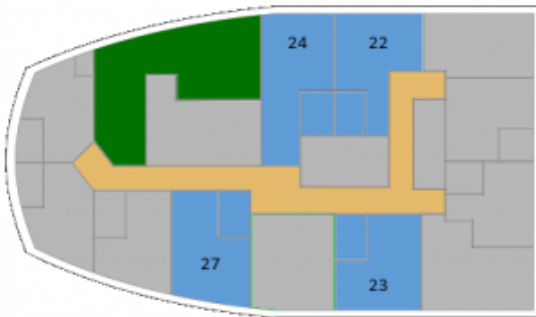

MS FREYA

- Twin Cabins with lower berths and private shower and WC 1, 2, 4, 5, 6, 8
22, 23, 24, 27
- Superior Cabin with double berth and private shower and WC 3

Note! Cabin 22, 23, 24, 27 has an extra pullman bed that can be folded down and make a Tripple cabin.