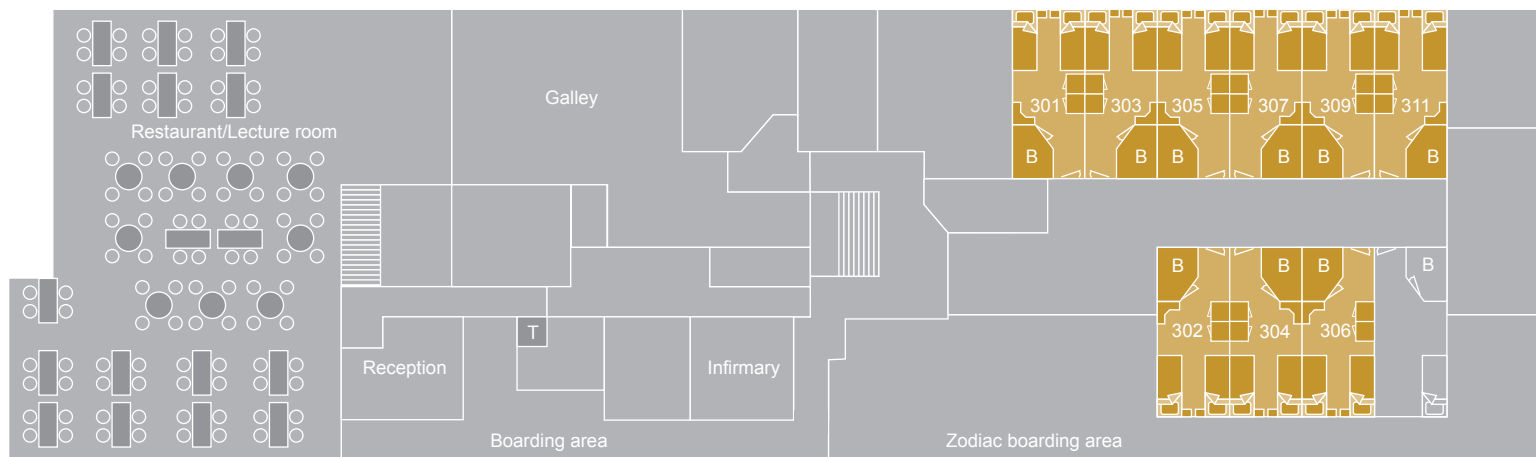

↩ stern

E-deck 6

bow → F-deck 5

↩ stern

bow → G-deck 4

↩ stern

J-deck 2

bow → H-deck 3

m/v Plancius deckplan			
	Superior		lower berth
	Twin Deluxe		upper and lower berth
	Twin Window		double bed
	Twin Porthole		Toilet
	Twin Porthole plus additional third bed		Bathroom
	Quadruple Porthole		