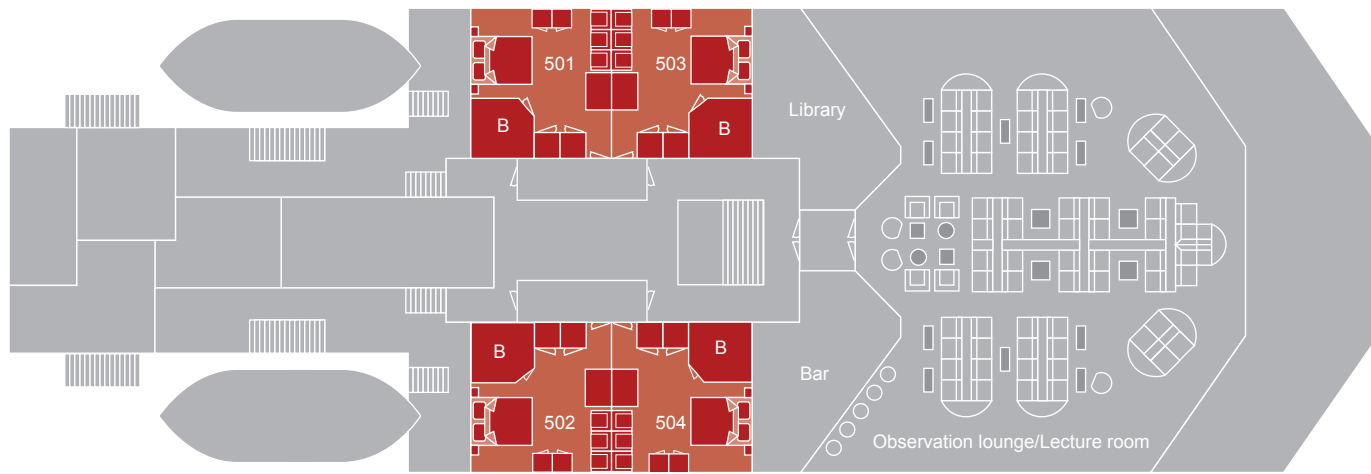

↩ stern

E-deck 6

bow → F-deck 5

↩ stern

bow → G-deck 4

↩ stern

J-deck 2

bow → H-deck 3

m/v Plancius deckplan			
	Superior		lower berth
	Twin Deluxe		upper and lower berth
	Twin Window		double bed
	Twin Porthole		Toilet
	Twin Porthole plus additional third bed		Bathroom
	Quadruple Porthole		