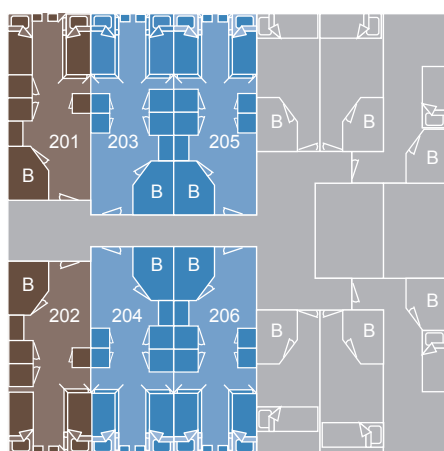

↩ stern

E-deck 6

bow → F-deck 5

↩ stern

bow → G-deck 4

↩ stern

J-deck 2

bow → H-deck 3

m/v Plancius deckplan			
	Superior		lower berth
	Twin Deluxe		upper and lower berth
	Twin Window		double bed
	Twin Porthole		Toilet
	Twin Porthole plus additional third bed		Bathroom
	Quadruple Porthole		