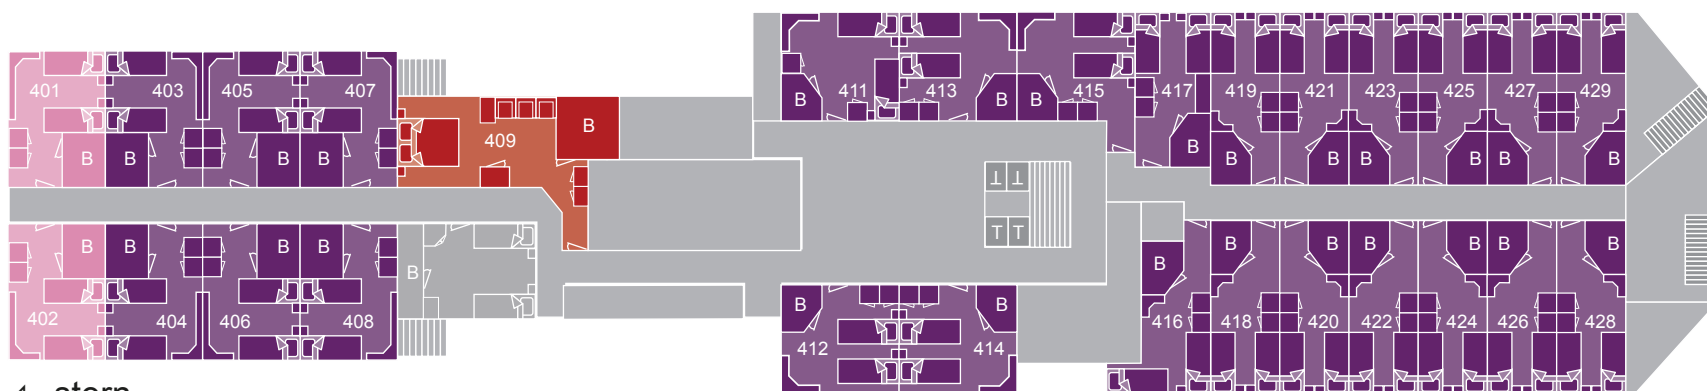

↩ stern

E-deck 6

bow → F-deck 5

↩ stern

bow → G-deck 4

↩ stern

J-deck 2

bow → H-deck 3

m/v Plancius deckplan			
	Superior		lower berth
	Twin Deluxe		upper and lower berth
	Twin Window		double bed
	Twin Porthole		Toilet
	Twin Porthole plus additional third bed		Bathroom
	Quadruple Porthole		